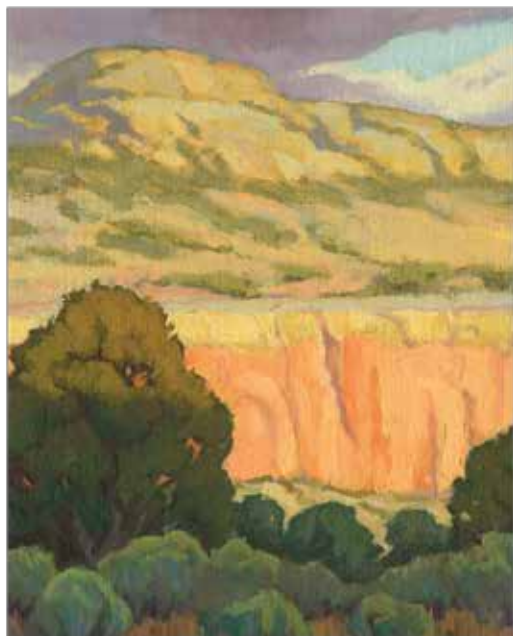

OPENING & AWARDS

Oct. 30, 2021 5:00pm – 7:30pm

Lee MacLeod, *Passing Shadow*
Best of Show 2020